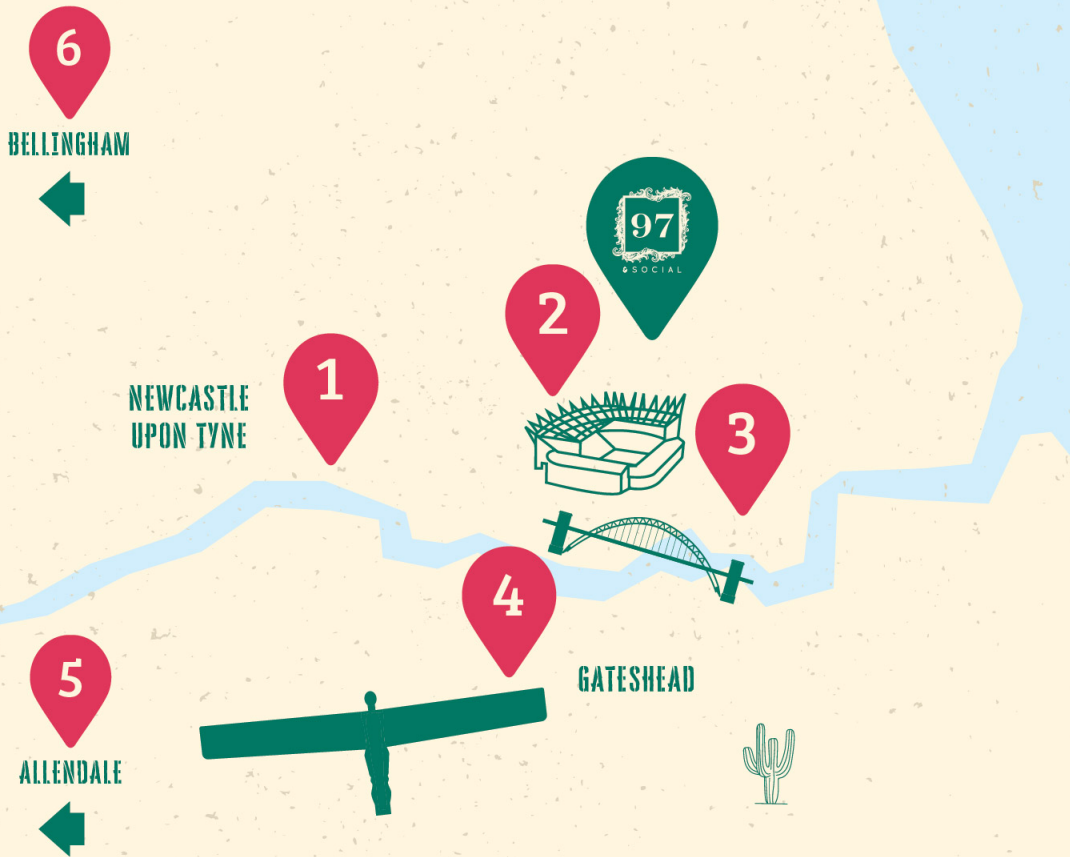

LOCAL ALES

PLEASE ASK AT THE BAR FOR OUR SEASONAL SPECIALS AND CASK OPTIONS.

Cask

FIRST & LAST BREWERY

Mad Jack Ha' Session IPA 3.8% ABV

Half £2.15 Pint £4.30

HADRIAN BORDER BREWERY

Tyneside Blonde, Pale Ale 3.9% ABV

Half £2.20 Pint £4.40

Packaged

FIRST & LAST BREWERY

Equinox, Pale Ale 500ml Bottle, 4.1% ABV

£5.20

GREAT NORTH EASTERN BREWING CO.

Angel Of The North, Session Pale Ale 440ml Can, 4.2% ABV

£6

FULL CIRCLE BREWERY

Repeater, Session IPA 440ml Can, 4.2% ABV

£6

Hoop, Gluten Free APA 440ml Can, 5.5% ABV

£6.40

WYLAM BREWERY

Hickey The Rake, Limonata Pale 440ml Can, 4.2% ABV

£7

Jakehead, Supercharged IPA 440ml Can, 6.3% ABV

£7.50

ALLENDALE BREWERY

Adder, Pilsner 500ml Bottle, 5% ABV

£6

Golden Plover, Golden Ale 500ml Bottle, 4% ABV

£5.80